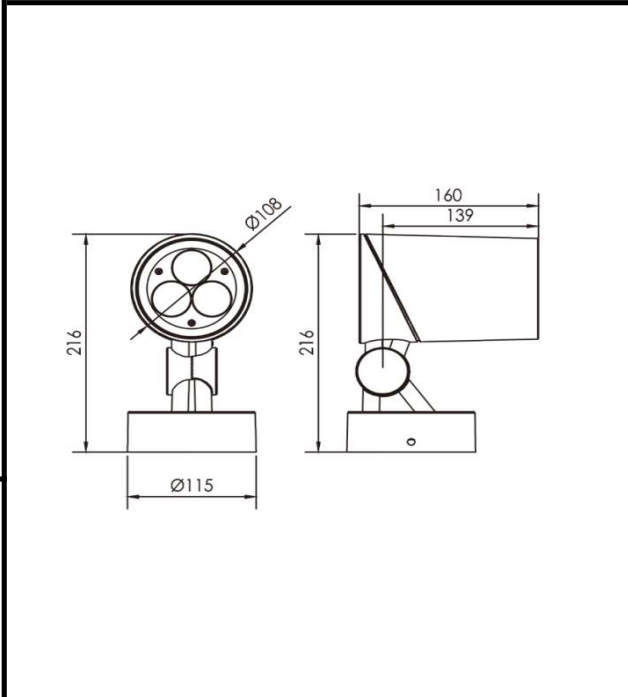

Sovitron Interior Pvt.Ltd.

Model Name	GOTHIC-1140F/DL-OSL-1140FI-3
Description	Flood Light

Technical description	Image
-----------------------	-------

Dimension	Dia=108mm W=160mm H=216mm
Frame	Aluminum die cast
Color Tempertaure	3000K
Power	30W
Total Luminous Flux	2700 lm
Efficacy	90 lm/W
IP rating	66
Color Rendering	≥80
Mounting	Surface
Beam angle	2.6, 3.5, 12, 20, 30, 60, 10x70, 5x20 Degree
Optics	Lens & Clear Glass
Dimming	NON-Dimmable
Operating Voltage	220-240 VAC
Standard Lifetime	L70 minimum at 50,000 burning hours

Dimension diagram

Remarks:-

Address: Plot #7 Saroorpur-Nangla Industrial Area,Ballabgarh-Sohna Road,Faridabad-121005
Email: info@sovitron.com